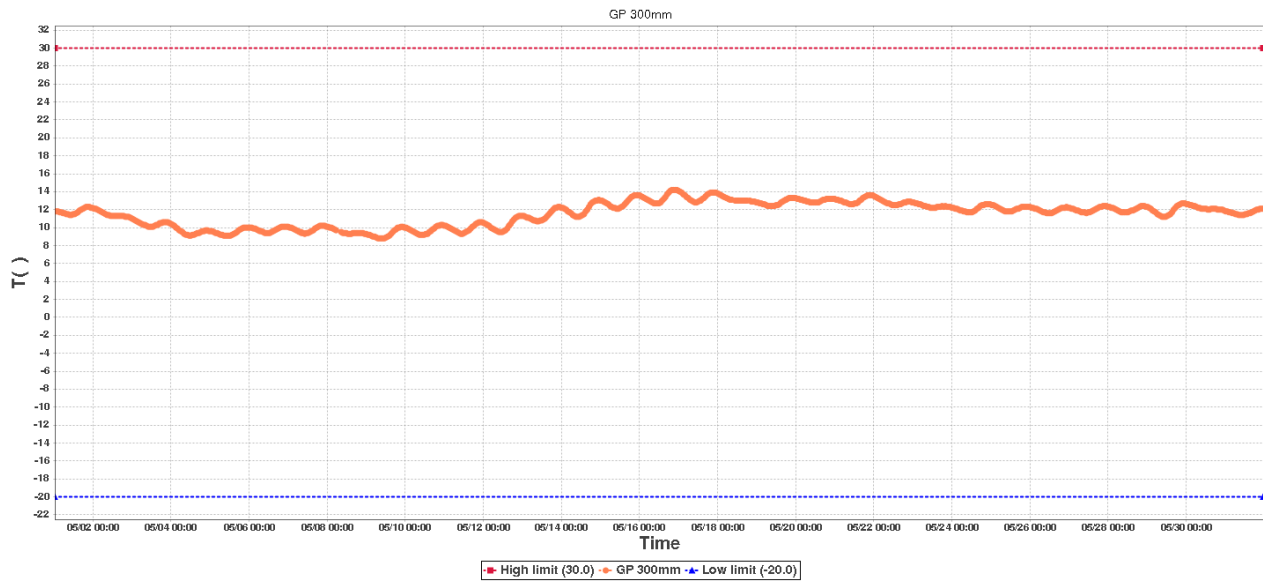

## Device Information

Device ID:	92173854970390518869	Device SUB-ID:	0
Device Name:	Ground Probe-1	Device Model:	RCW-600WiFi

## Description:

Hours to monitor:	743.0
-------------------	-------

## GP 100mmSummary

High limit:	30.0	Start Time:	2019/05/01 00:32:53(GMT+00:00)
Low limit:	-20.0	End Time:	2019/05/31 23:21:48(GMT+00:00)
Max:	18.1	Data Points:	734
Min:	7.4		
Average:	11.91		

## GP 300mmSummary

High limit:	30.0	Start Time:	2019/05/01 00:32:53(GMT+00:00)
Low limit:	-20.0	End Time:	2019/05/31 23:21:48(GMT+00:00)
Max:	14.2	Data Points:	734
Min:	8.8		
Average:	11.53		