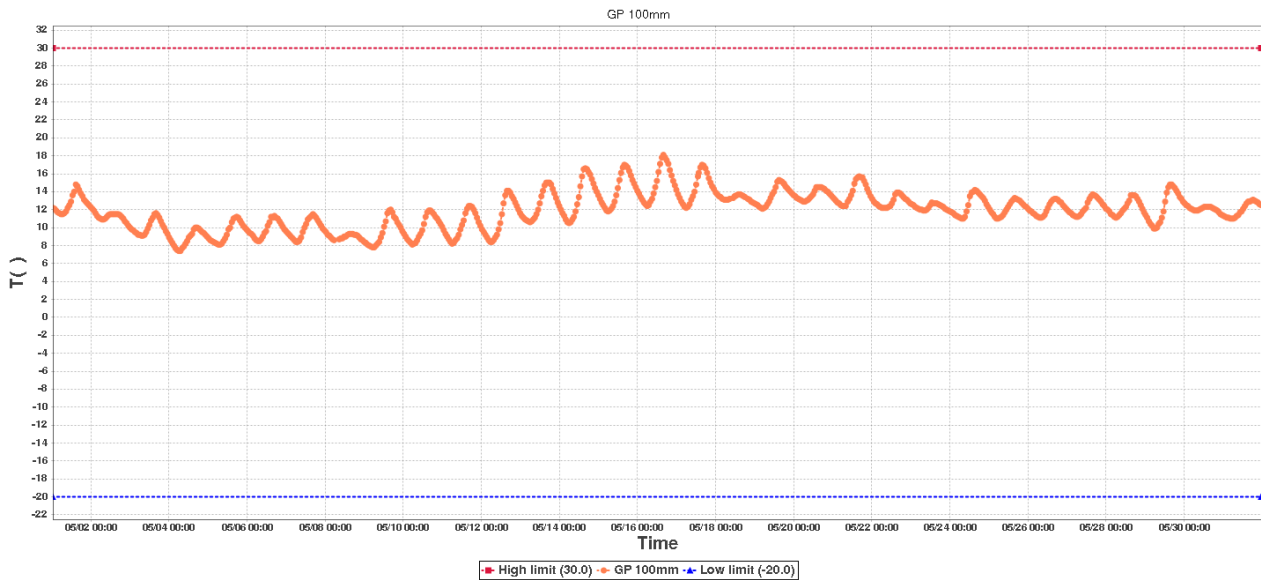

## Device Information

Device ID:	92173854970390518869	Device SUB-ID:	0
Device Name:	Ground Probe-1	Device Model:	RCW-600WiFi

## Description:

Hours to monitor:	743.0
-------------------	-------

## GP 100mmSummary

High limit:	30.0	Start Time:	2019/05/01 00:32:53(GMT+00:00)
Low limit:	-20.0	End Time:	2019/05/31 23:21:48(GMT+00:00)
Max:	18.1	Data Points:	734
Min:	7.4		
Average:	11.91		

## GP 300mmSummary

High limit:	30.0	Start Time:	2019/05/01 00:32:53(GMT+00:00)
Low limit:	-20.0	End Time:	2019/05/31 23:21:48(GMT+00:00)
Max:	14.2	Data Points:	734
Min:	8.8		
Average:	11.53		